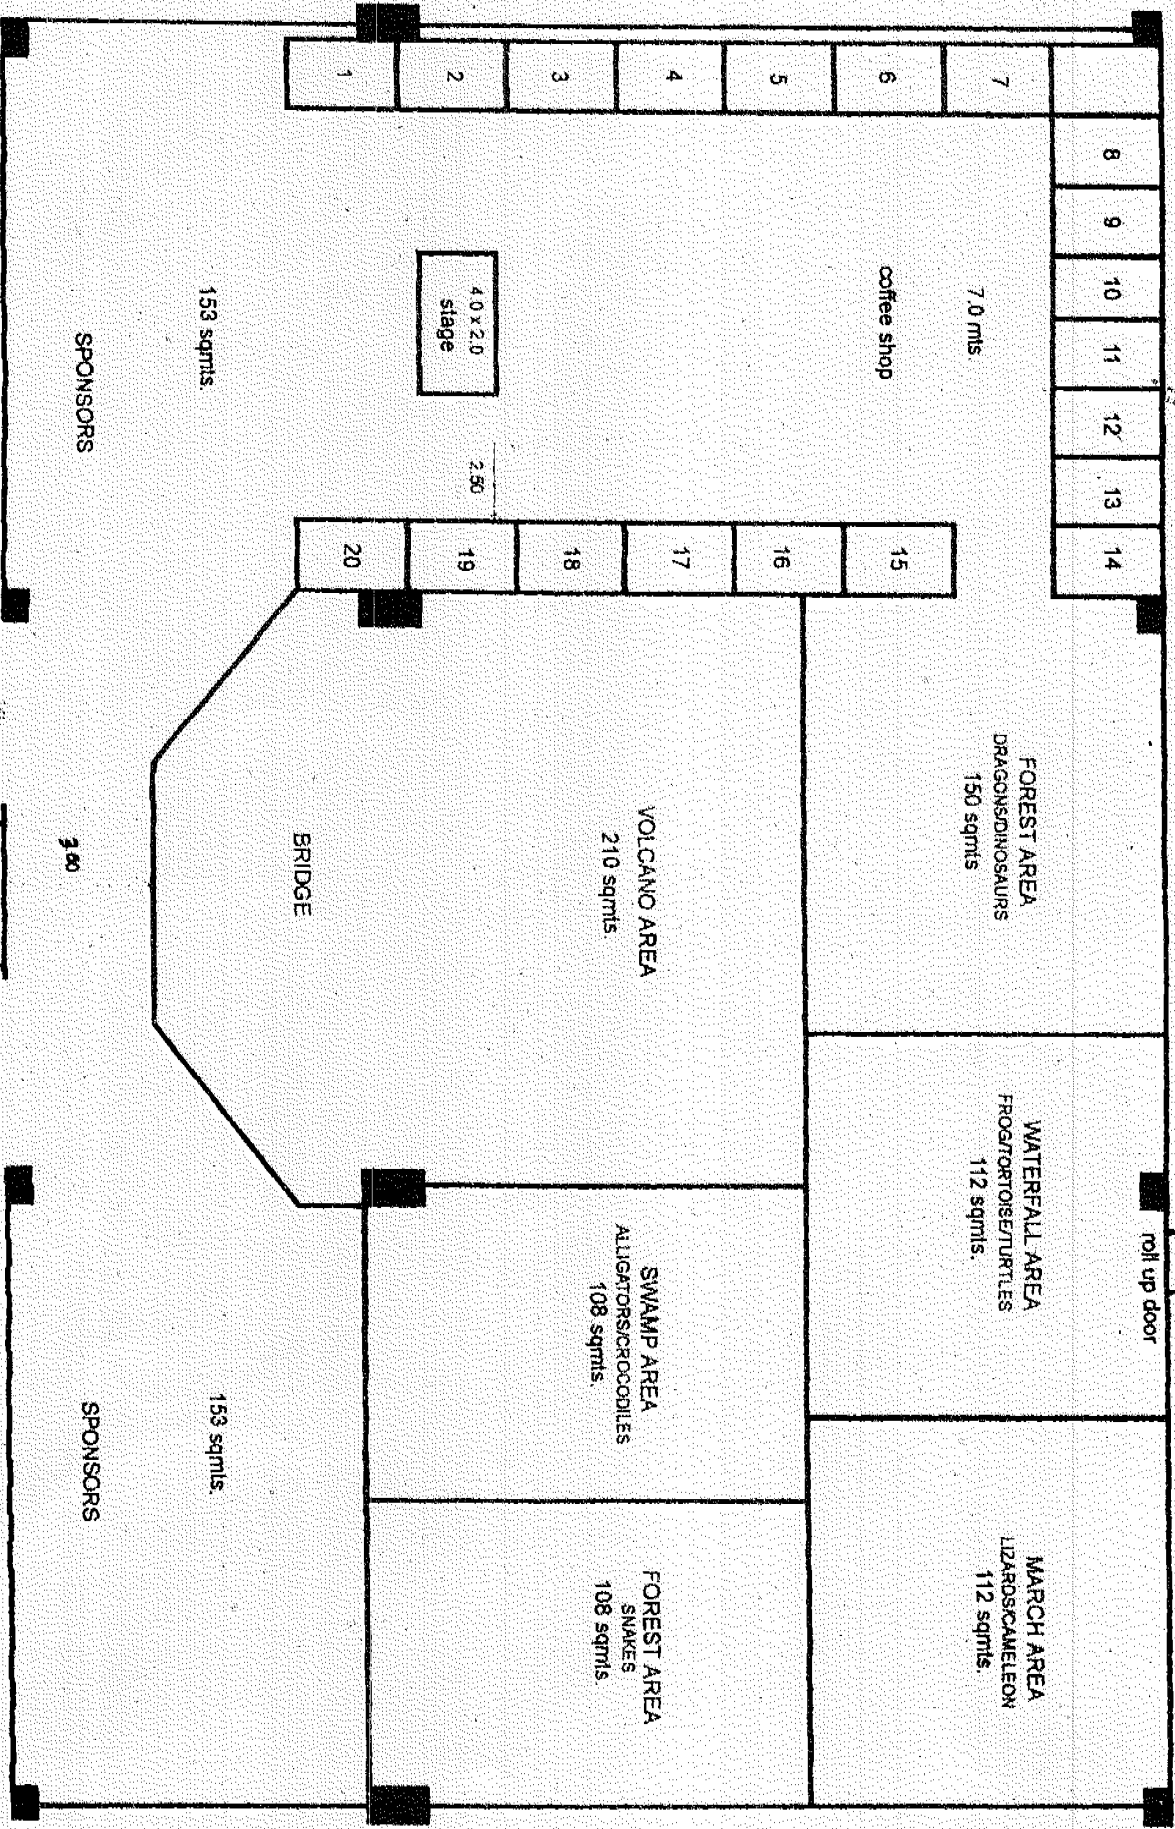

**ANIMAL SHOW**  
SM MEGATRADE HALL 2

EXIT

ENTRANCE

SPONSORS

3.60

SPONSORS

153 sqmts

153 sqmts